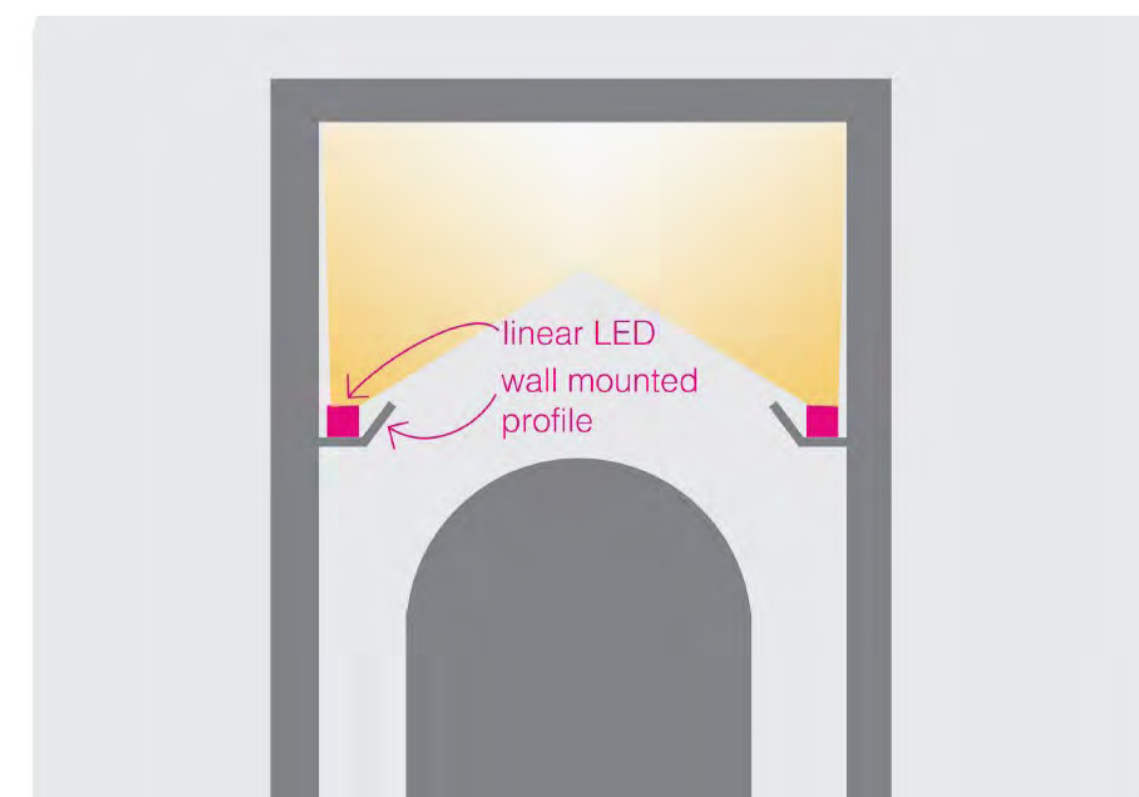

The right lighting can enhance any space. It can support accessibility, evoke different moods and make an area feel safer. We are proposing a variety of lighting for use throughout the Scores.

Lighting Precedents

Typical Lighting Proposal: Maltsters Score

The following points describe the lighting strategy applied to Maltsters Score, starting from the High Street end. Note the proposals present an approach which is replicated throughout the Scores.

- Highlight the new ceiling with the use of linear LED to uplight the passageway, make bright and inviting entrance.
- Light the proposed artworks to generate curiosity and deliver pools of light through the journey.
- Relamp all existing heritage light columns with a neutral colour temperature.
- Add uplights to accent existing themed artwork.
- Add uplights to interesting walls to emphasize importance and add texture and rhythm to the journey.

Maltsters Score Lighting Proposal

Retrofit Existing

Linear Uplight

Spotlights for Art

Uplights for Serpentine Wall & Art

Proposed Light Fittings