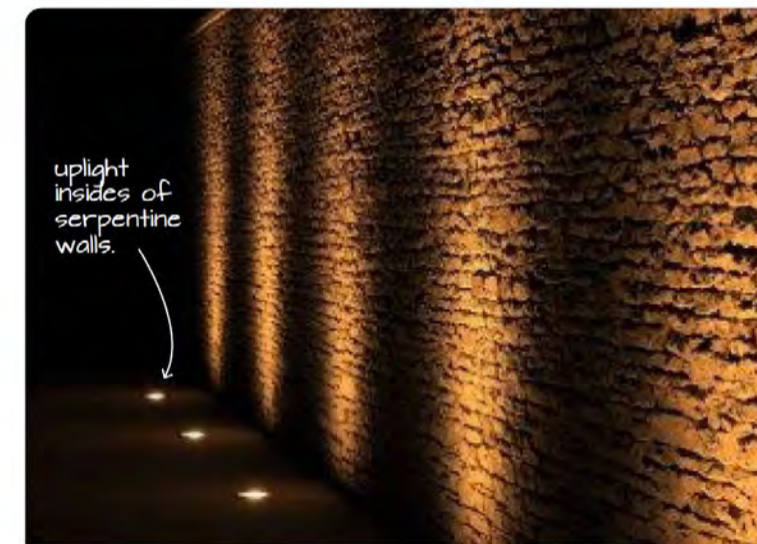

The right lighting can enhance any space. It can support accessibility, evoke different moods and make an area feel safer. We are proposing a variety of lighting for use throughout the Scores.

Lighting Precedents

Typical Lighting Proposal: Maltsters Score

The following points describe the lighting strategy applied to Maltsters Score, starting from the High Street end. Note the proposals present an approach which is replicated throughout the Scores.

- Highlight the new ceiling with the use of linear LED to uplight the passageway, make bright and inviting entrance.
- Light the proposed artworks to generate curiosity and deliver pools of light through the journey.
- Relamp all existing heritage light columns with a neutral colour temperature.
- Add uplights to accent existing themed artwork.
- Add uplights to interesting walls to emphasize importance and add texture and rhythm to the journey.