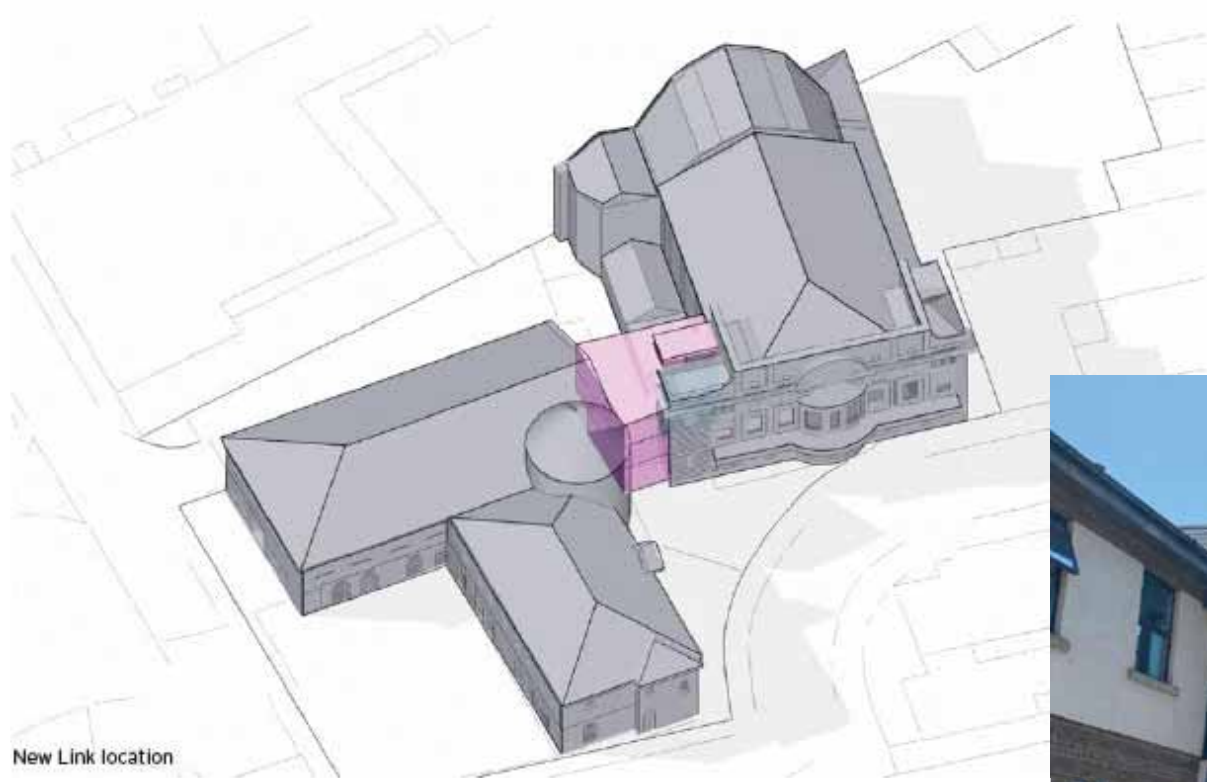

Marina Theatre Redevelopment Project

Marina Theatre - Redevelopment

- Historic theatre in the centre of Lowestoft – ownership transferred from Waveney District Council to Lowestoft Town Council in 2017
- Run by Marina Theatre Trust
- Capacity of 770+ (largest in the town)
- Year round programme of live plays, performances, screened events and community activities
- Annual festive pantomime
- Town Council purchased Zenith Building in 2018.

Marina Theatre

-

Redevelopment

Considering further refurbishment programme to include:

- Replace existing ground floor link between Theatre and Zenith with a new three storey, fully accessible LINK building with a lift providing access to both buildings and all floors

New Link location

Marina Theatre

-

Redevelopment

Considering further refurbishment programme to include:

- Accessibility improvements to ensure facilities are fully inclusive and improve the audience experience
- New façade, box office, front of house office, toilets
- Acoustic and further lighting improvements
- Towns Fund monies available to deliver project if Town Council approves next stage
- Next stage to run spring 2024 – summer 2025 (with a break for panto season).