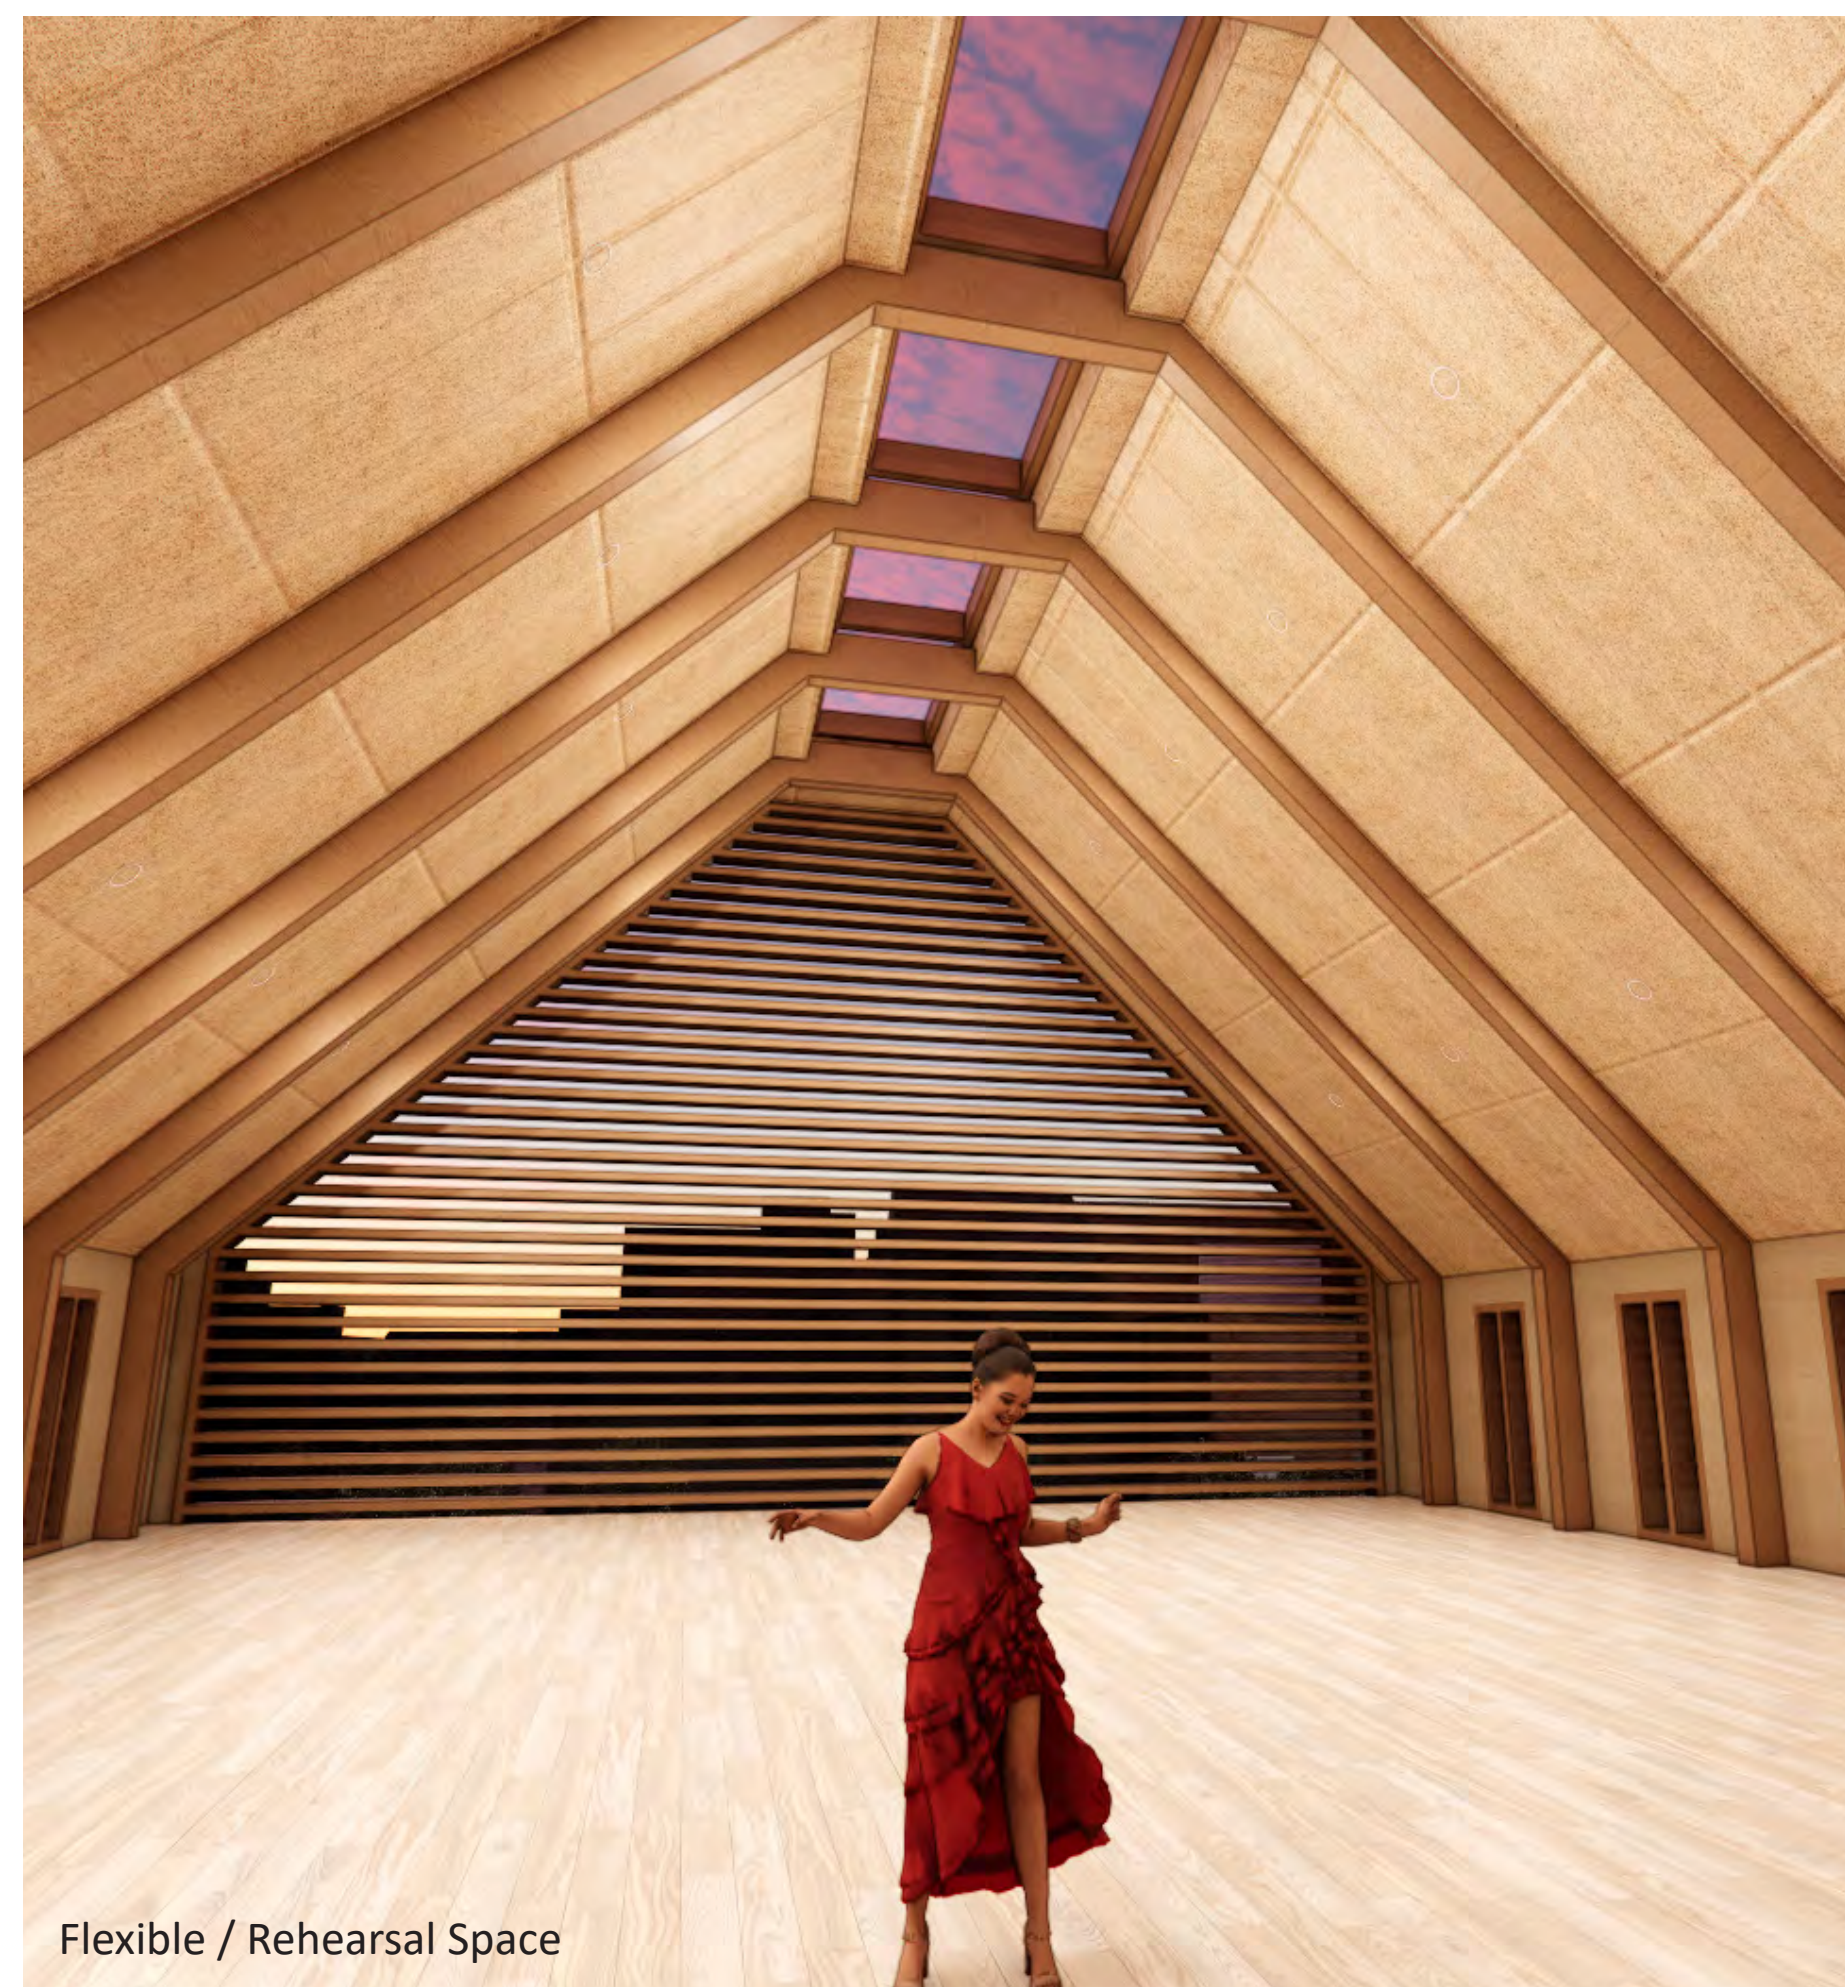

*“Lowestoft developed as a place because of the sea; this relationship shaped the sense of place and personality of the town and area.”*

The new build element opposite the Marina Centre will be a restaurant catering for approximately 80 people. Above the restaurant will be an additional space for the community to use for a multitude of uses ranging from meeting rooms, small exhibitions spaces, community outreach work and performances.

The restaurant will also have outdoor seating utilising the edge of the new Civic Square. This will activate the space throughout out the day and evening and enhance the night-time economy.

The restaurant will be a great addition for those looking for somewhere to eat before or after going to the local Theatre's.

It will also encourage increased dwell time in the town centre which its hoped in turn will help enhance the visitors and spend in the wider area.

The restaurant and community space is 465sqm (5,000sqft) in size.