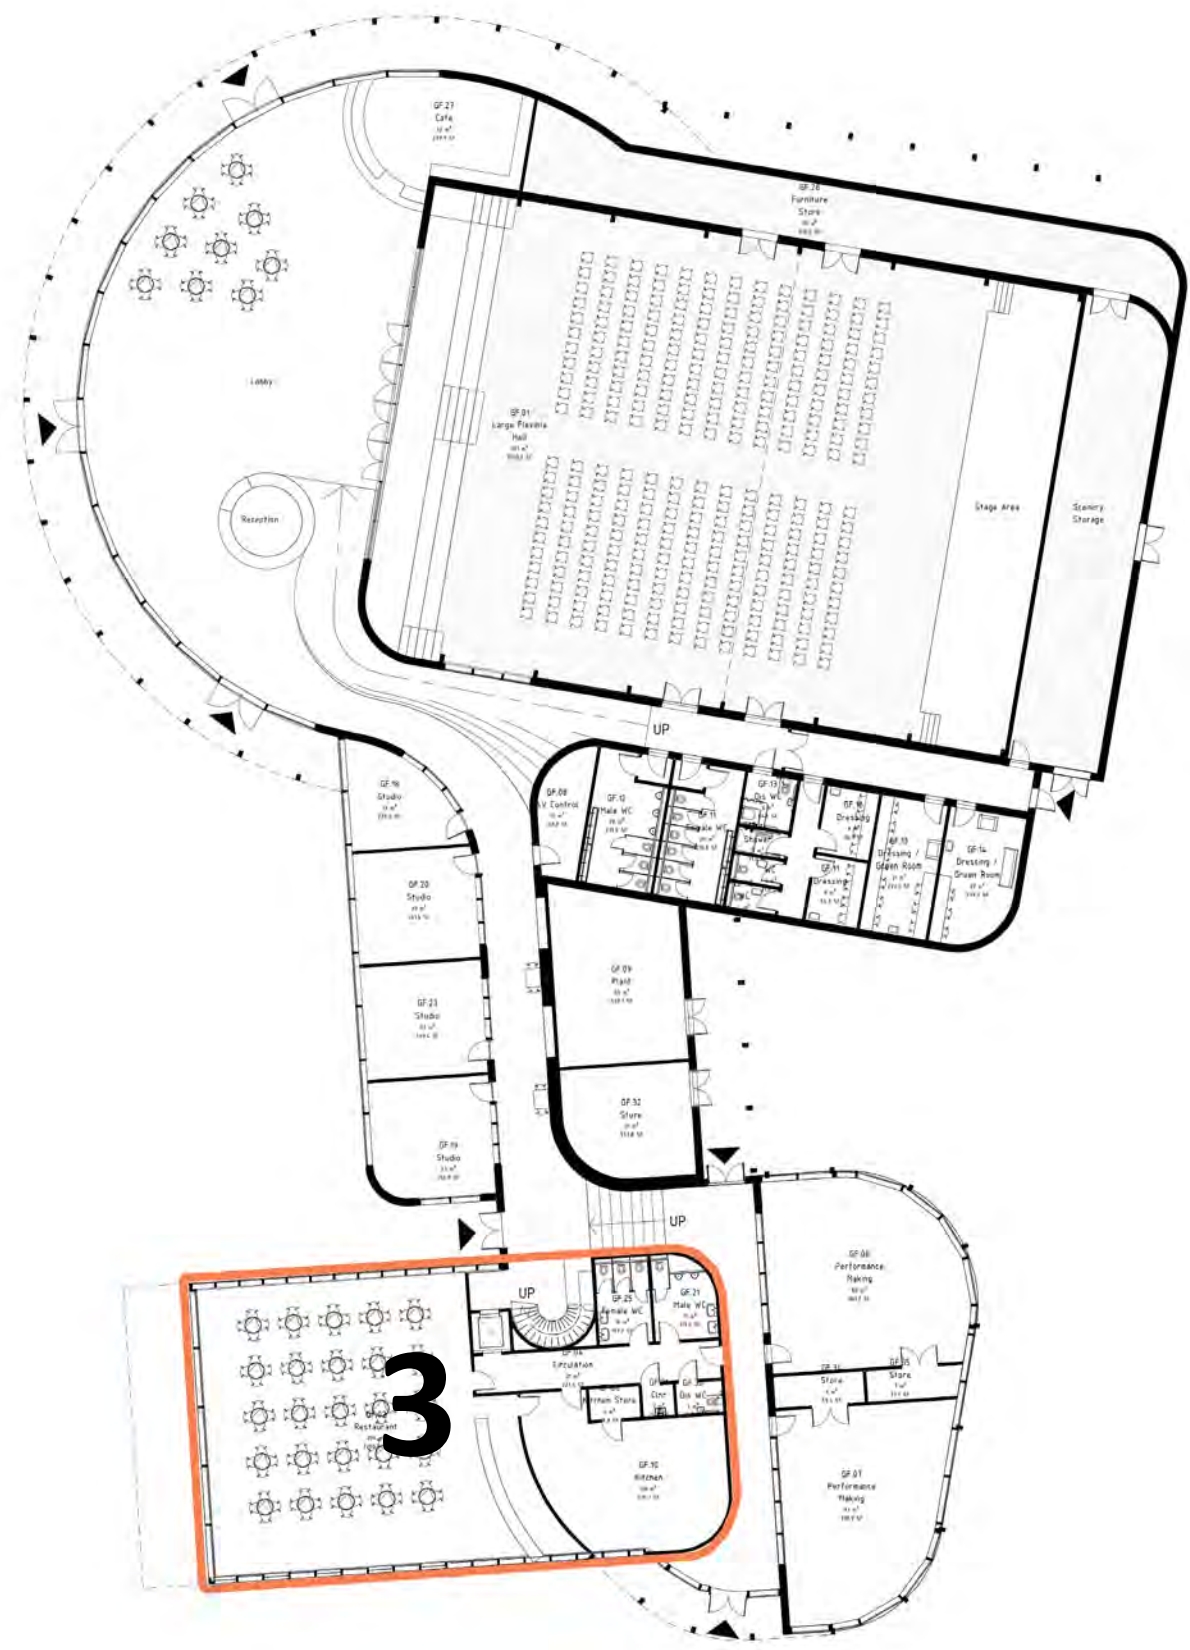

*“Lowestoft developed as a place because of the sea; this relationship shaped the sense of place and personality of the town and area.”*

The new build element opposite the Marina Centre will be a restaurant catering for approximately 80 people. Above the restaurant will be an additional space for the community to use for a multitude of uses ranging from meeting rooms, small exhibitions spaces, community outreach work and performances.

The restaurant will also have outdoor seating utilising the edge of the new Civic Square. This will activate the space throughout out the day and evening and enhance the night-time economy.

The restaurant will be a great addition for those looking for somewhere to eat before or after going to the local Theatre's.

It will also encourage increased dwell time in the town centre which its hoped in turn will help enhance the visitors and spend in the wider area.

The restaurant and community space is 465sqm (5,000sqft) in size.

Flexible / Rehearsal Space

Civic Square