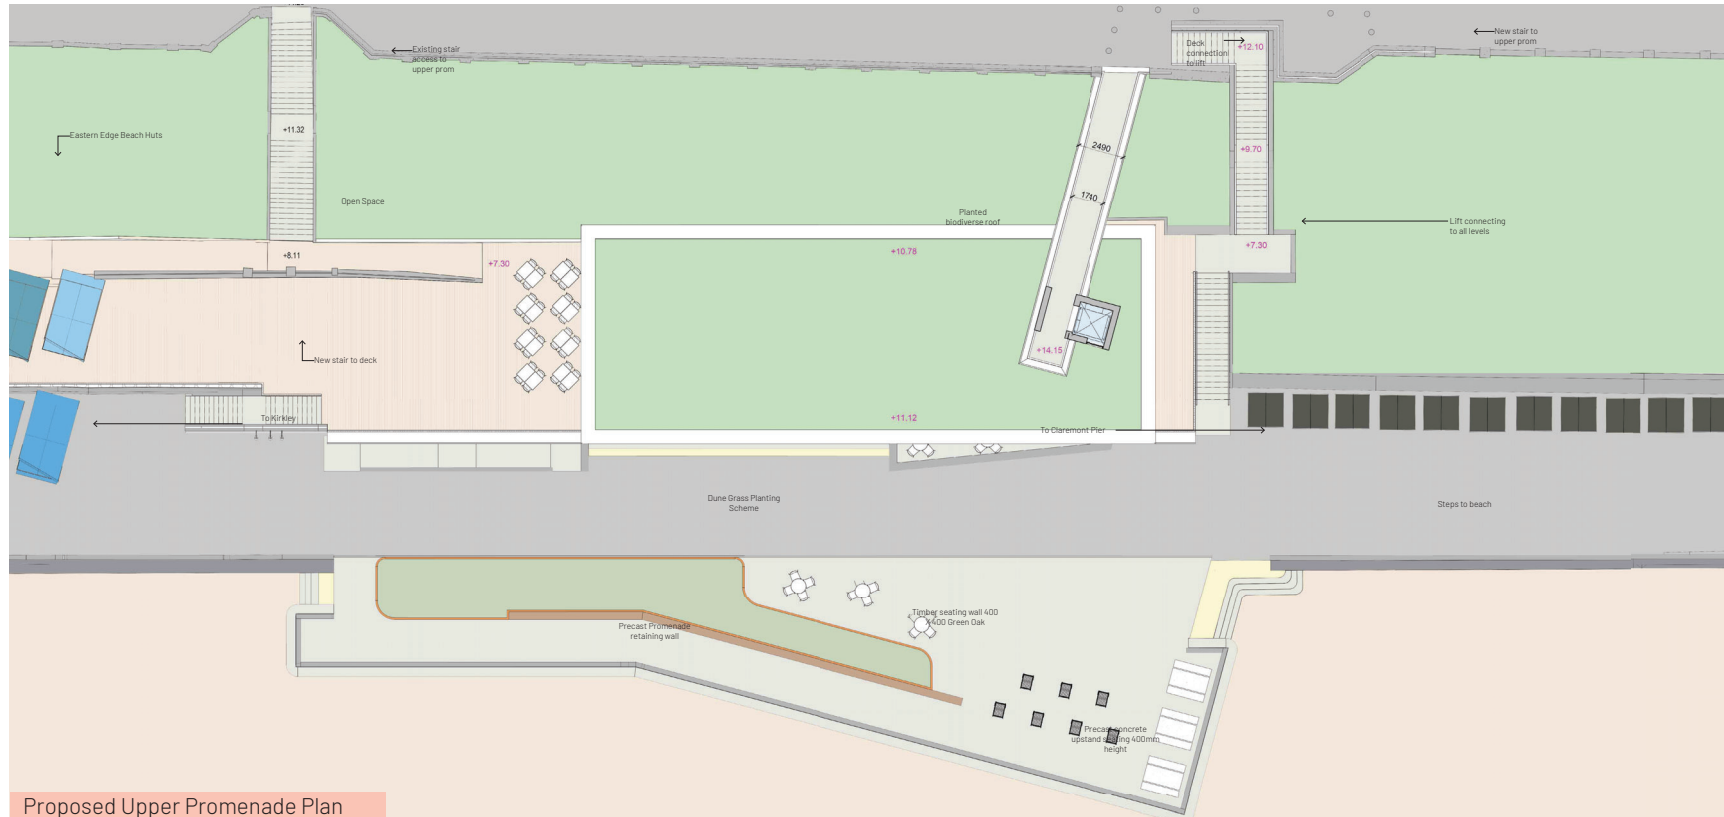

JUBILEE PARADE, LOWESTOFT

Landscape Example

Landscape Example

Landscape Example

Proposed Upper Promenade Plan

The site is surrounded by ramps and stairs which may not be suitable for everyone to gain access to the lower promenade. The master plan highlights the opportunity to extend onto the beach around the site as well as the opportunity to install a lift. Multiple means of access to the beach & Eastern Edge site make it more attractive destinations for more people. Built out areas are an opportunity to make better use of space and connect to the sea and a link between the upper and the lower promenade would make it far more accessible. The Upper and Lower Promenades are also linked through the installation of an exterior lift. By making it easy for everyone to access the area becomes an attractive destination for more people as its currently not available. Accessible facilities also include new toilets, external showers and changing places facility.

Parking and Access within 700m

Parking and Access within the proximity