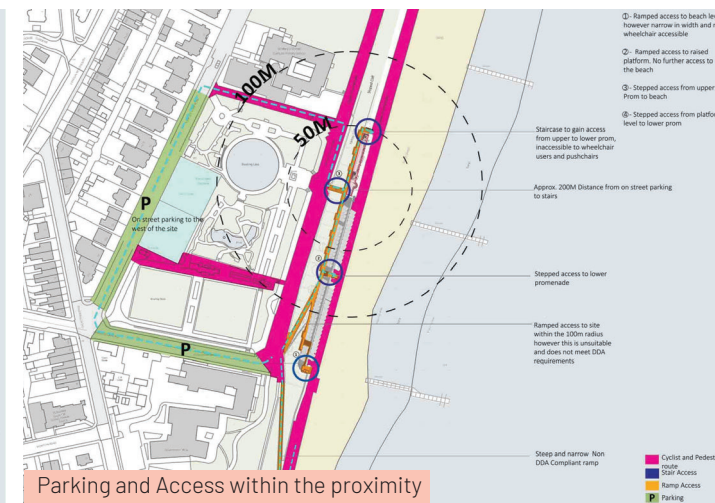

JUBILEE PARADE, LOWESTOFT

Landscape Example

Landscape Example

Landscape Example

Proposed Upper Promenade Plan

The site is surrounded by ramps and stairs which may not be suitable for everyone to gain access to the lower promenade. The master plan highlights the opportunity to extend onto the beach around the site as well as the opportunity to install a lift. Multiple means of access to the beach & Eastern Edge site make it more attractive destinations for more people. Built out areas are an opportunity to make better use of space and connect to the sea and a link between the upper and the lower promenade would make it far more accessible. The Upper and Lower Promenades are also linked through the installation of an exterior lift. By making it easy for everyone to access the area becomes an attractive destination for more people as its currently not available. Accessible facilities also include new toilets, external showers and changing places facility.

Parking and Access within 700m

Parking and Access within the proximity