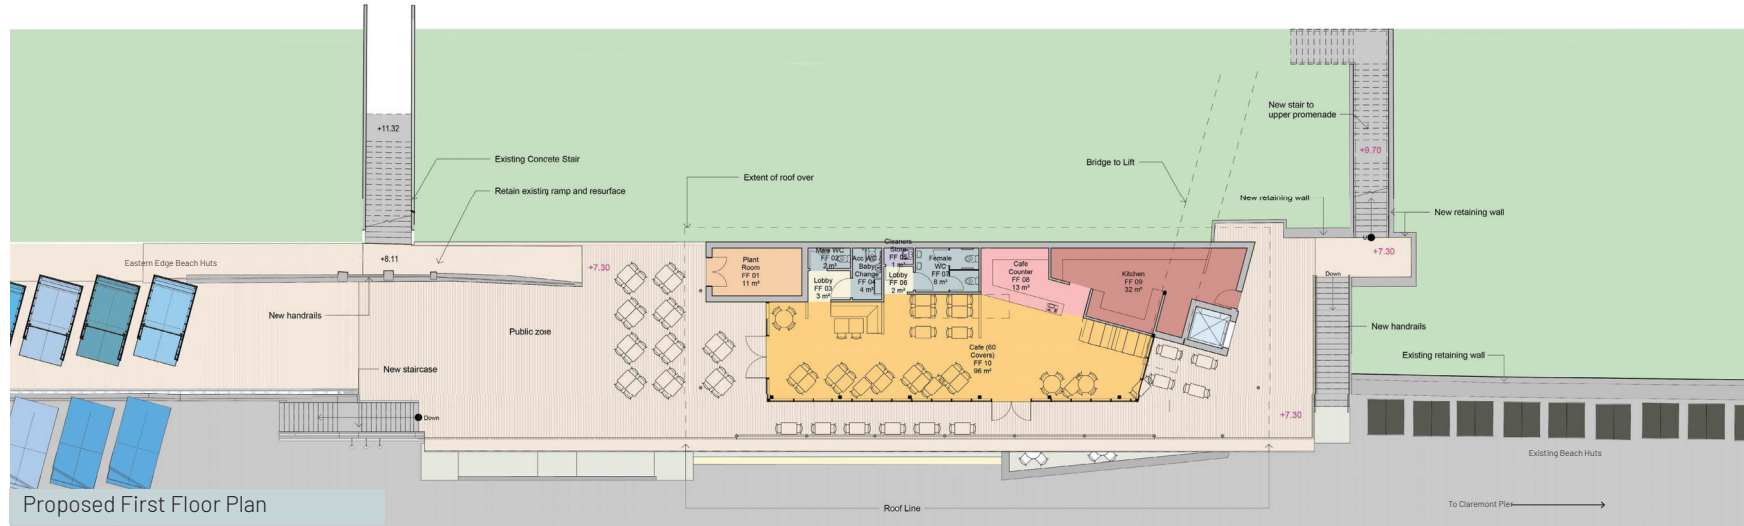

JUBILEE PARADE, LOWESTOFT

THE MASTERPLAN

The Master plan sets out what the area will strive towards, and develop a strong and competitive offer which will create an area that is attractive, vibrant and a unique destination. There is a strong focus on independence and a seafront offer that attracts more varied demographics to Lowestoft helping to bring economic opportunity to local businesses

Development in the area would:

- Create spaces to enrich the seafront,
- Provide a reason for people to stay for longer in the area

- Equipment Store
- Toilet Facilities
- Plant
- Beach Office
- Concession
- Food Kiosk
- Bin Store
- Lobby
- Cleaners Store
- Cafe Counter
- Kitchen
- Cafe

Proposed Ground Floor Plan