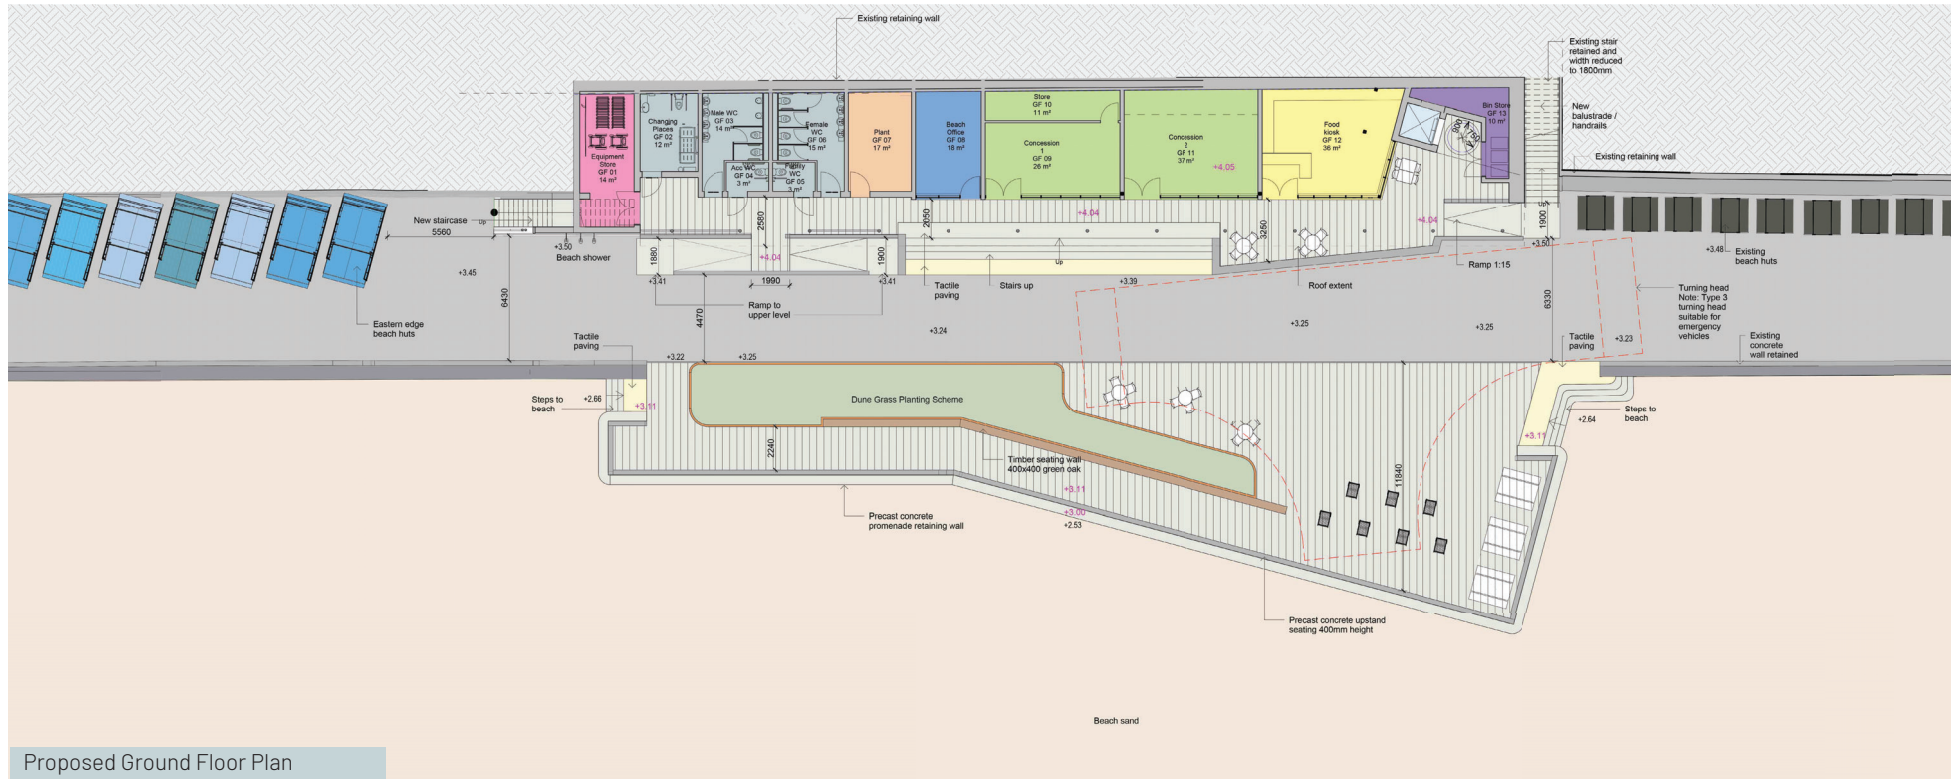

JUBILEE PARADE, LOWESTOFT

THE MASTERPLAN

The Master plan sets out what the area will strive towards, and develop a strong and competitive offer which will create an area that is attractive, vibrant and a unique destination. There is a strong focus on independence and a seafront offer that attracts more varied demographics to Lowestoft helping to bring economic opportunity to local businesses

Development in the area would:

- Create spaces to enrich the seafront,
- Provide a reason for people to stay for longer in the area

- Equipment Store
- Toilet Facilities
- Plant
- Beach Office
- Concession
- Food Kiosk
- Bin Store
- Lobby
- Cleaners Store
- Cafe Counter
- Kitchen
- Cafe

Proposed Ground Floor Plan